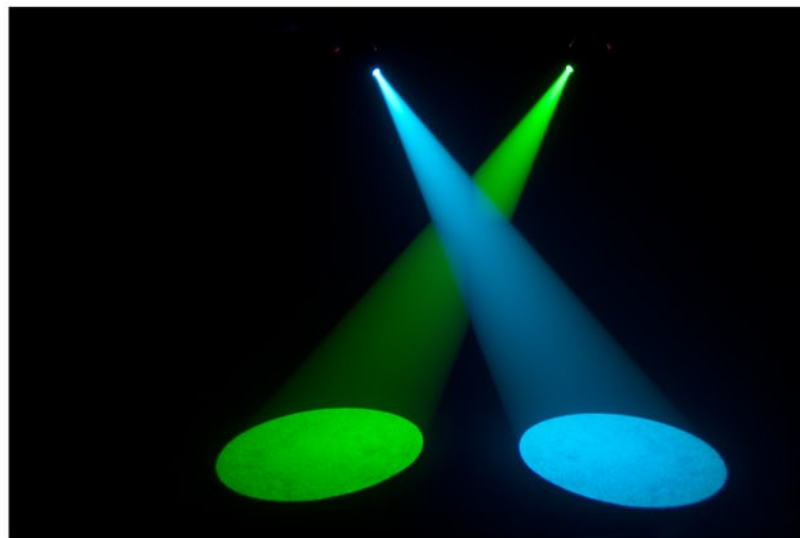

INTIMIDATOR™ COLOR LED

Intimidator™ Color LED

Weight: 8.3lbs (3.7kg)

Size: 10in x 8.3in x 9.4in

255mm x 210mm x 250mm

Key Features

- LED-powered color changer makes any environment pop with color
- Adjustable focus allows for soft or crisp edges at almost any distance
- Electronic dimming and strobe feature delivers silent operation
- Variable-speed rainbow scroll to match the beat and mood of any song
- Power link up to 26 units to save time running cables and extension cords
- Awesome sound-activated programs dance to the beat of the music
- 14 unique colors + white